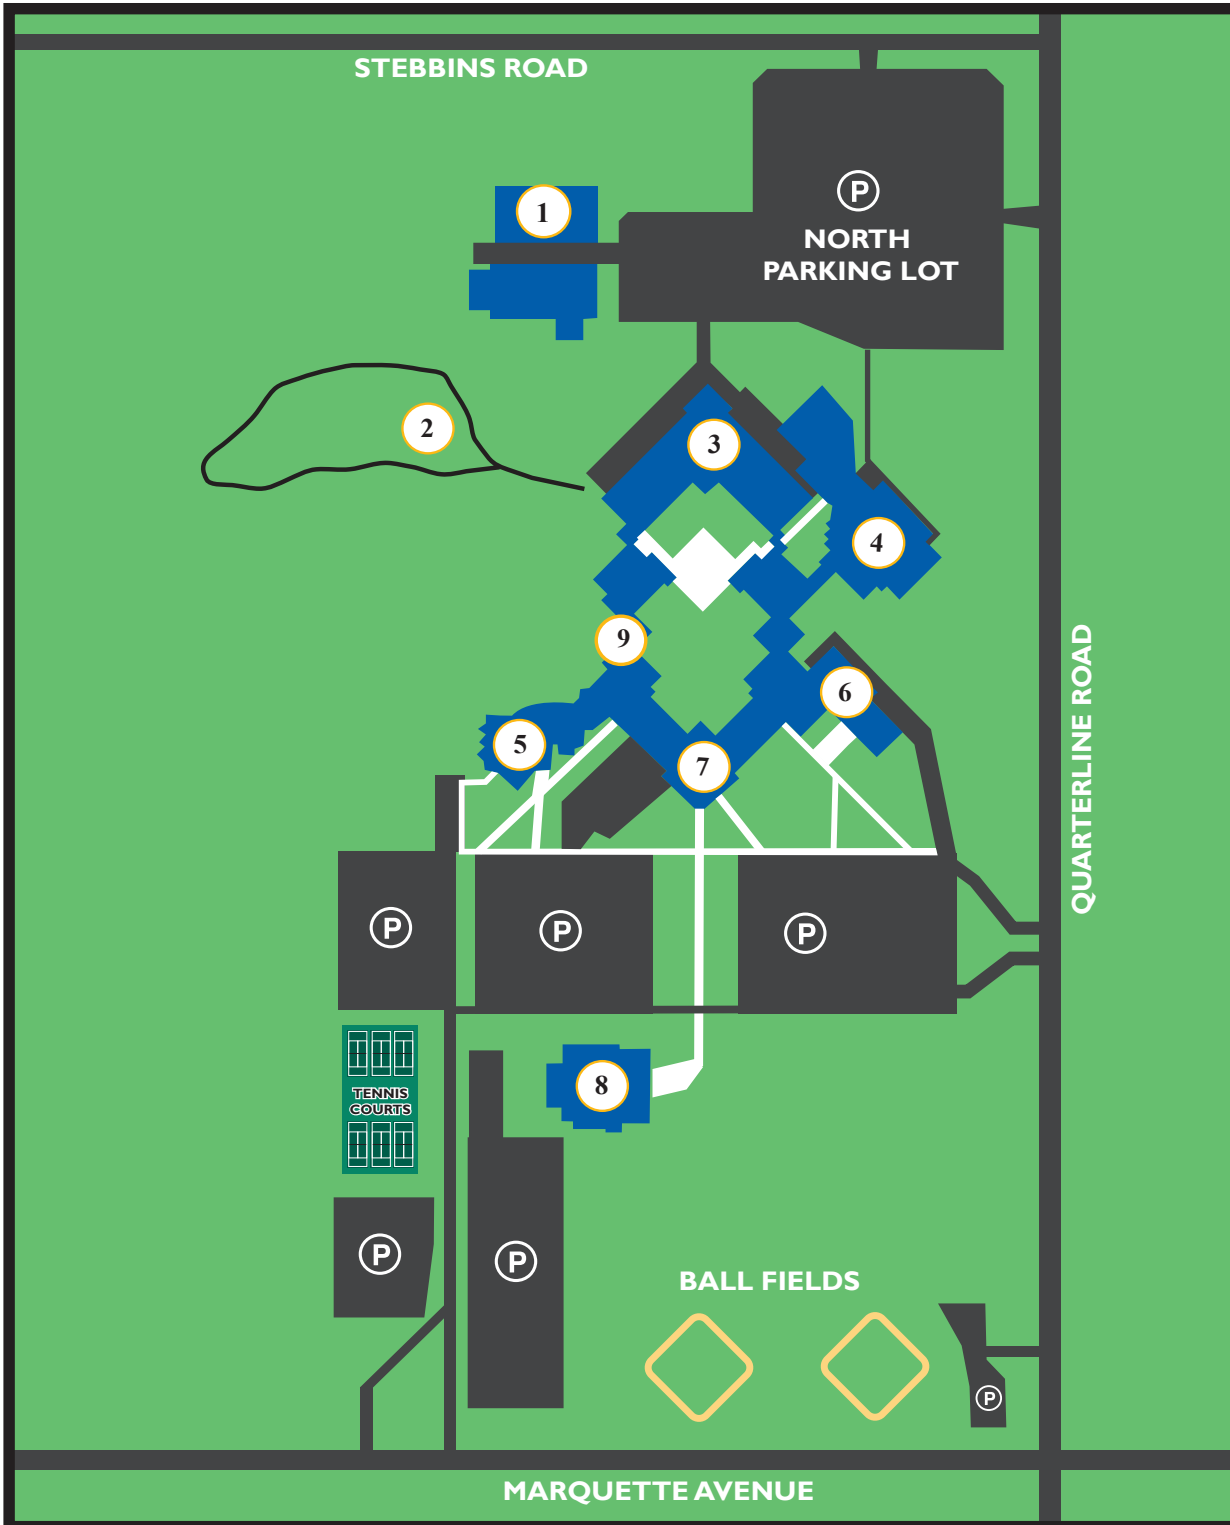

CAMPUS MAP

ART
BUILDING

KASEY HARTZ
NATURE TRAIL

TECHNOLOGY
WING

STEVENSON
CENTER

HENDRIK MEIJER
LIBRARY

OVERBROOK
THEATER

MAIN
BUILDING

BARTELS-RODE
GYMNASIUM

CARR-FLES PLANETARIUM

PARKING