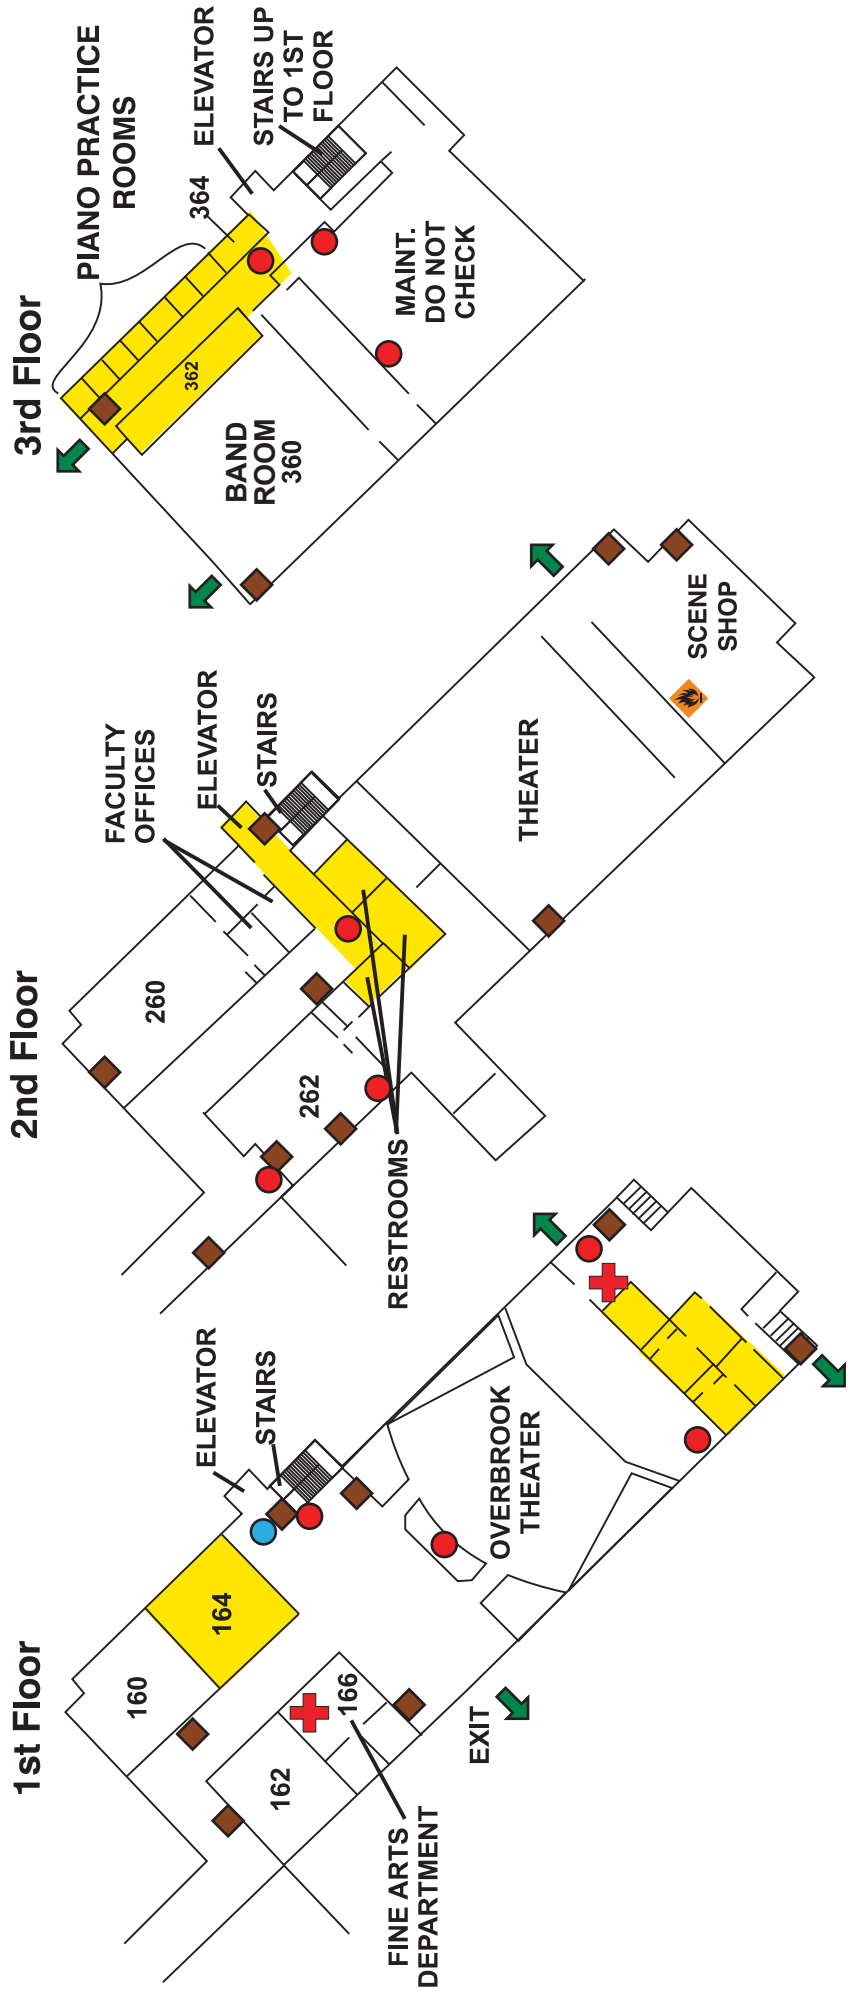

## Campus Safety Information

### EMERGENCY NUMBERS

- \* Police 9 - 911
- \* Security x545 or 9-231-557-5648
- \* Fire - Pull the alarm

**YOU ARE HERE**

- First Aid Kit
- Flammables Cabinet
- Fire Extinguisher
- Emergency Defibrillator (AED)
- Emergency Exit
- Fire Alarm
- Tornado Shelter